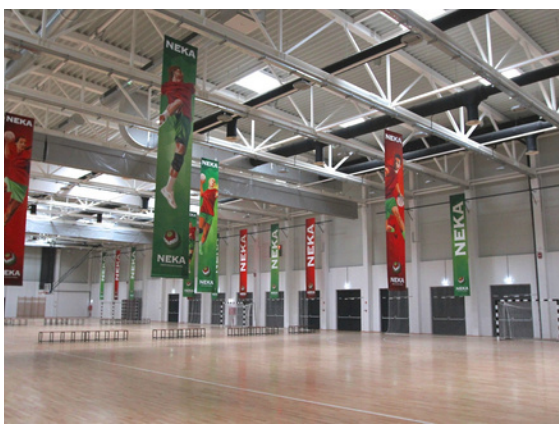

EDZÉSHELYSZÍNEK

Sportcsarnok + Edzőterem

- 4 kézilabdapálya
- 4 edzőterem
- 25 m-es úszómedence
- 400 m-es futópálya
- 1 futballpálya

A dynamic photograph of two handball players in action. One player, wearing a red jersey, is in the foreground, looking towards the camera. The other player, wearing a white jersey, is behind him, reaching up to block or pass the ball. The background is a blurred stadium setting.